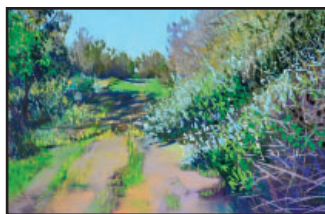

Summer+Fall 2008

IRMA CAVAT
August 7-30

CHANNING PEAKE
September 4-25

CHANNING PEAKE + PATTY LOOK LEWIS
October 2-31

JANE GOTTLIEB + SKY BERGMAN
November 6-29

A Look Ahead *December group exhibition*

Patty
LOOK
Lewis
Gallery